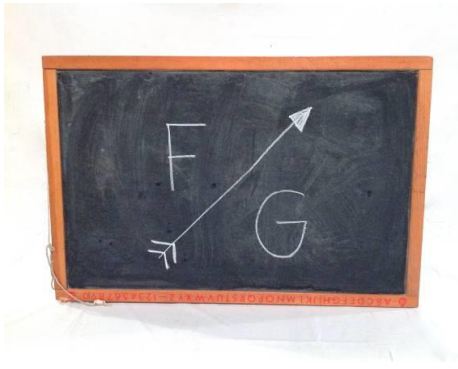

Number Available: 1
13" in diameter
6" tall

Cake Stand - Small Wired
Number Available: 1
12" in diameter
7" tall

Candle Holder - Tiered
(Holds 14 Tealight Candles)
Number Available: 1
25" tall x 15.5" diameter
Candles NOT included
*Tealight candles used **MUST** be in plastic or metal "cup" to catch wax.

Chalkboard - Black Framed
Number Available: 1
21" wide x 25.5" tall
*Please note we do not provide the chalk art or calligraphy
*No chalk pens are allowed to be used on any HV chalkboards

Chalkboard - Schoolhouse